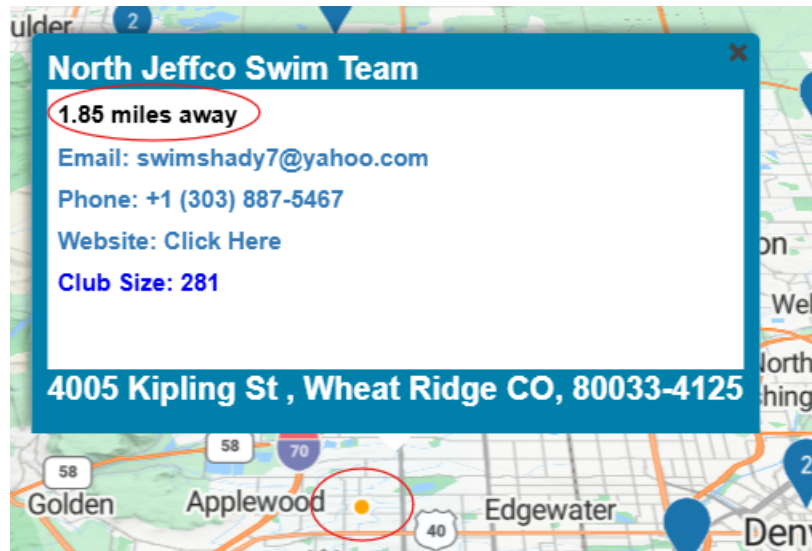

- Users can scroll, pinch zoom, or use the zoom controls to find a specific location within the US.

- **Display**

- Pins are initially clustered by zoom level and show the number of facilities under the pin. As the users zoom, facilities break out into their respective locations. If more than one club shares a facility, the numbers will persist, and the pins won't break out.
- Upon reaching a certain zoom level, the user will see a list of clubs on the right sidebar that correspond with the pins currently in the field of view.
  - Each list entry will show club name, facility name and the facilities' short address. There are also images representing SafeSport Recognition level and Club Excellence level if applicable:

<b>North Jeffco Swim Team</b> Veterans Memorial Aquatic Center Thornton, CO 80602	
<b>Elevation Athletics</b> Veterans Memorial Aquatic Center Thornton, CO 80602	
<b>Front Range Barracudas</b> Veterans Memorial Aquatic Center Thornton, CO 80602	 

- Clicking the list entry will show a popup in the map that shows club information and links.

- Users can also click/press the pins to get the club info popup.
- The gold dot on the map represents the searched address (or the geographic center of the zip code if only a zip code is entered) or the center of the map if no location is specified. The popup will display milage from this spot: