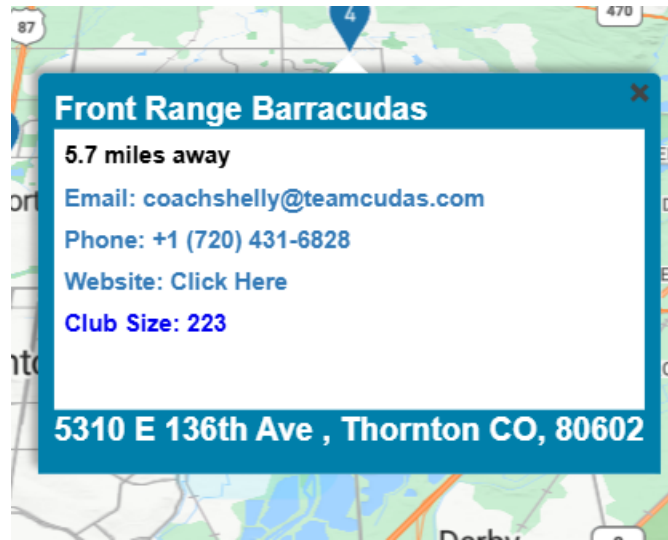

# Find A Team Features

- **Filtering**

- by address (or just zip code), finder type, club excellence level and/or safe sport recognized.

- **Navigation**

- With the user's permission, the My Location button will zoom the map to the user's present location.

- Users can scroll, pinch zoom, or use the zoom controls to find a specific location within the US.

- **Display**

- Pins are initially clustered by zoom level and show the number of facilities under the pin. As the users zoom, facilities break out into their respective locations. If more than one club shares a facility, the numbers will persist, and the pins won't break out.
- Upon reaching a certain zoom level, the user will see a list of clubs on the right sidebar that correspond with the pins currently in the field of view.
  - Each list entry will show club name, facility name and the facilities' short address. There are also images representing SafeSport Recognition level and Club Excellence level if applicable:

- Clicking the list entry will show a popup in the map that shows club information and links.

- Users can also click/press the pins to get the club info popup.
- The gold dot on the map represents the searched address (or the geographic center of the zip code if only a zip code is entered) or the center of the map if no location is specified. The popup will display milage from this spot: